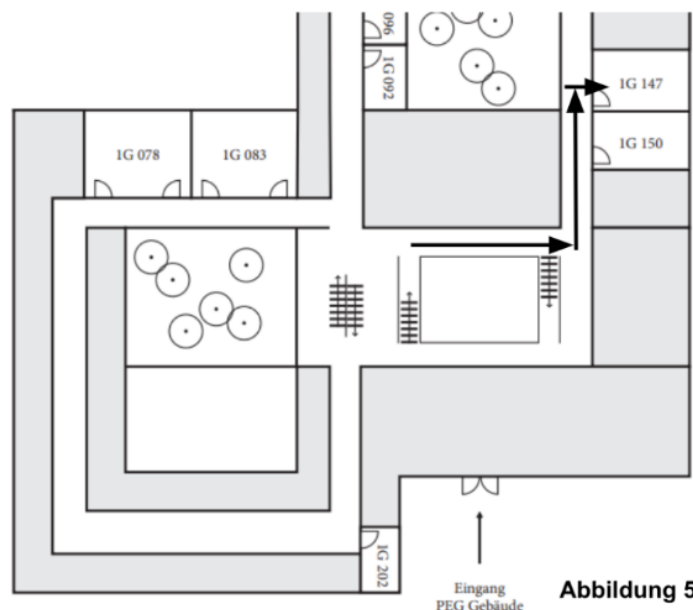

Vom Aufzug ausgehend muss nach links abgebogen werden, um zum Flur des Workshopraums zu gelangen (Abbildungen 2 und 3).

Der Workshopraum ist der zweite Raum auf der rechten Seite auf dem Flur und ist zusätzlich mit einem Hinweisschild ausgestattet (Abbildung 4).

How to find us.

The IKH workshop room is located on the 1st floor of the PEG building on the Westend Campus. The room number is 1G.147. Here is how to get to the room:

When entering the PEG- building, you first have to pass the entrance hall and the gatekeeper.

You will then find yourself in the atrium of the building.

On the left side behind the stairs are the elevators leading to the second floor (Figure 1).

Starting from the elevator, it is necessary to turn left to reach the hallway of the workshop room (Figures 2 and 3).

The workshop room is the second room on the right side in the hallway and is also equipped with a sign (Figure 4).

For further orientation, a map of the second floor is provided (Figure 5).

We wish you an effortless journey and a pleasant time!